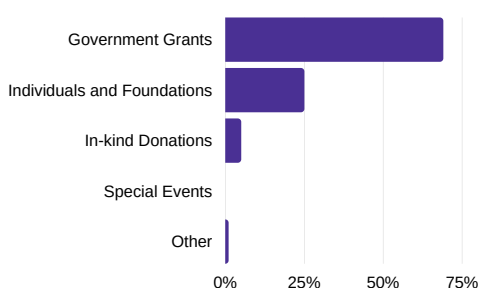

EMERGE'S FINANCIAL STATEMENT FOR FISCAL YEAR 2020 (July 1, 2019 - June 30, 2020)

Emerge Funds

Operating Expenses