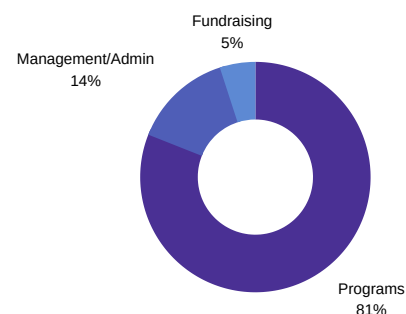

18,126
Emergency shelter bed nights provided to families

50
Families received support creating a new home

We are dedicated to educating our community about the dynamics of abuse and creating safety in Pima County.

200,000+ community members received educational emails during Domestic Violence Awareness Month.

95% of participants said their knowledge of how to plan for their safety increased.

96% of participants said the program has helped them to make informed choices about their situation.

96% of participants said they are better able to recognize that they have the power to make positive choices and make positive changes in their lives.

EMERGE'S FINANCIAL STATEMENT FOR FISCAL YEAR 2020 (July 1, 2019 - June 30, 2020)

Emerge Funds

Operating Expenses

Thank you for your support!
Together, we can build a safer community for all

I am stronger than what my abuser wants me to believe. I do what is right and my truth is not wrong.